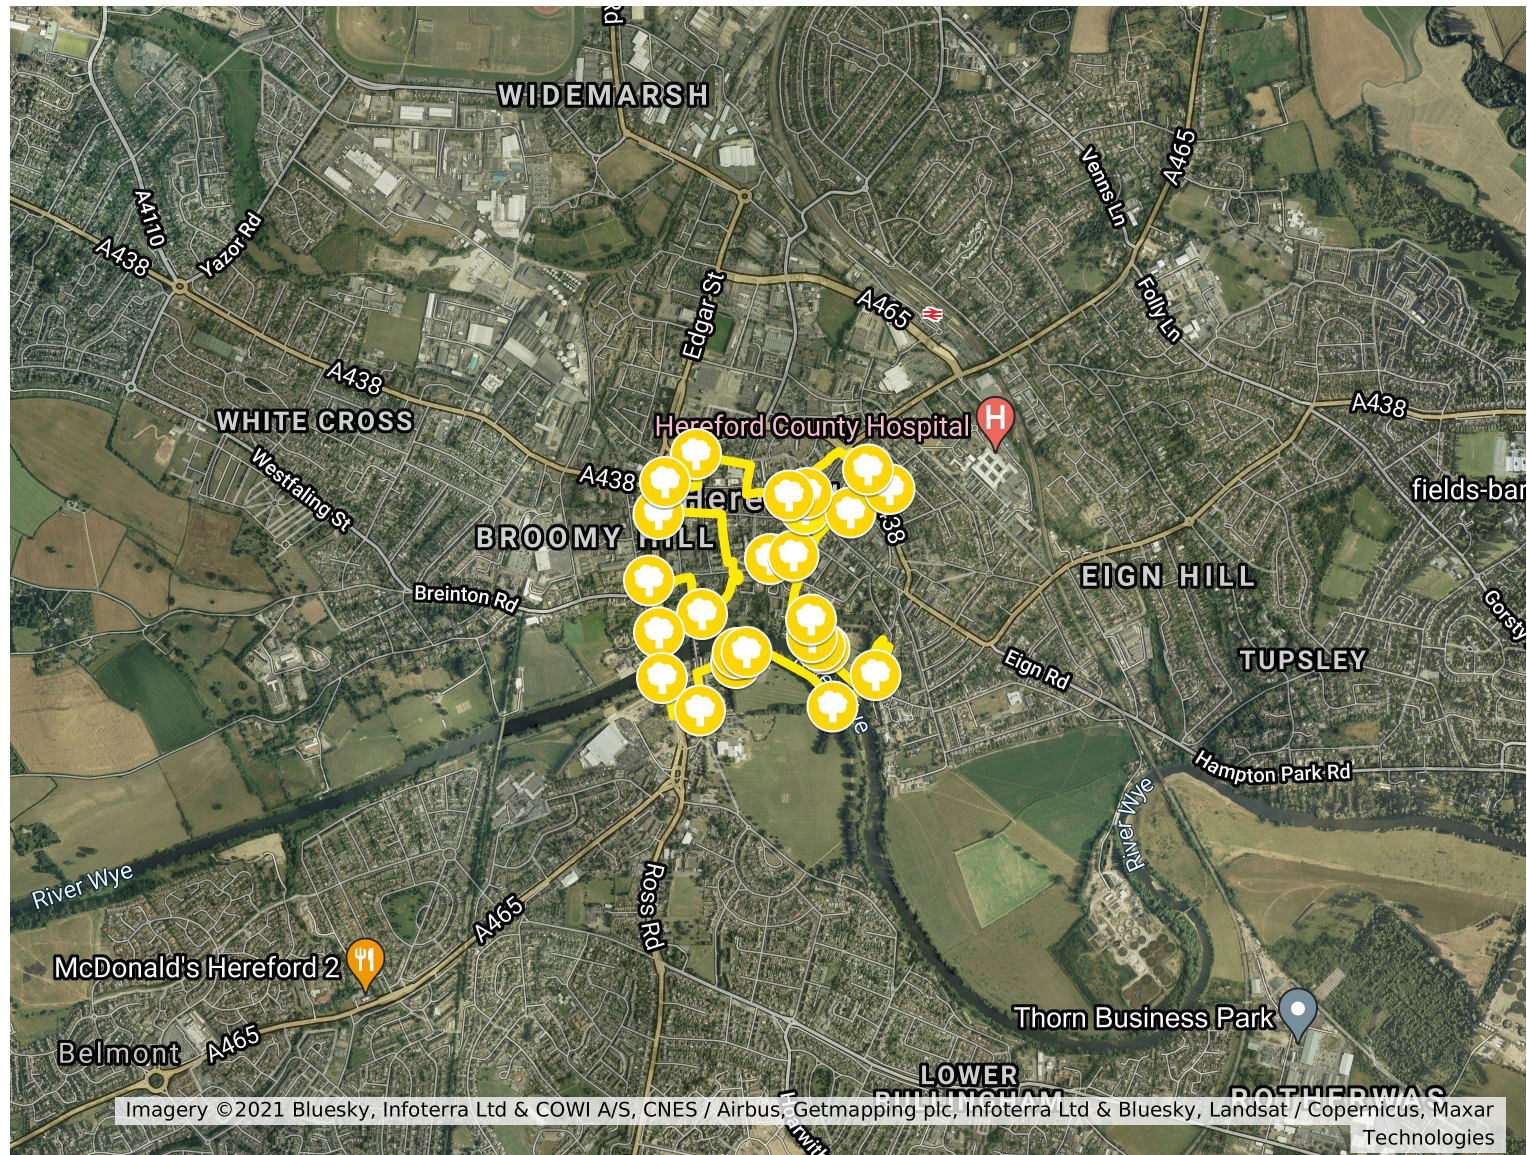

Hereford City tree trail

Hereford City tree trail trees

Point 1 - Ash-leaved Maple aka Box Elder

Point 2 St Nicholas Limes

Point 3 - Greyfriars Walnut

Point 4 - Boatyard Willow

Point 5 - Drybridge Cedars

Point 6 - St Martins Sycamore with line of Limes beyond

Point 7 - Scots Pine

Point 8 - Bishops Meadow Beech avenue

Point 9 - Victoria Bridge Tulip Tree

Point 10 - Mill Street Monkey Puzzle

Point 11 - Castle Green Lime

Point 11a Box Tree

Point 12 - Redcliffe Gardens Beech

Point 13 - Trafalgar Oak

Produced for Hereford City Council by Nic Howes